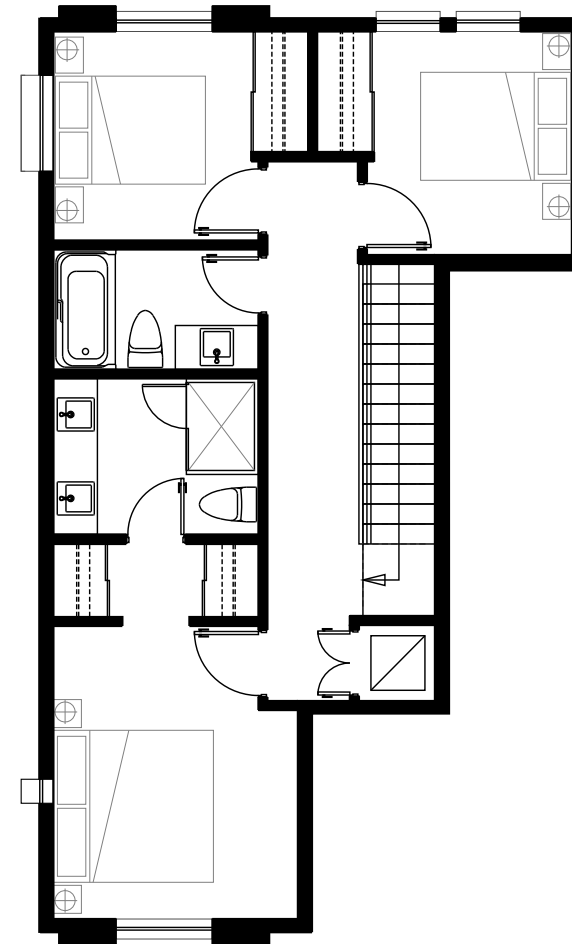

δ The Delta I

First Floor

Second Floor

Third Floor - Configuration I

Third Floor - Configuration II

Liveable Area

First Floor: 106 SQ FT
 Second Floor: 646 SQ FT
 Third Floor: 654 SQ FT
 Total: 1,406 SQ FT

Homes

003, 004, 007, 010, 011,
 367, 368, 371, 374, 375