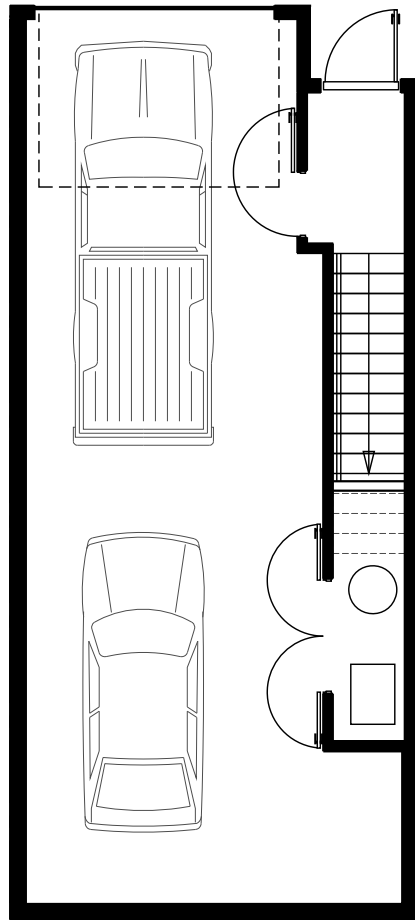

δ The Delta I

First Floor

Second Floor

Third Floor - Configuration I

Third Floor - Configuration II

Liveable Area

First Floor: 106 SQ FT
 Second Floor: 646 SQ FT
 Third Floor: 654 SQ FT
 Total: 1,406 SQ FT

Homes

003, 004, 007, 010, 011,
 367, 368, 371, 374, 375