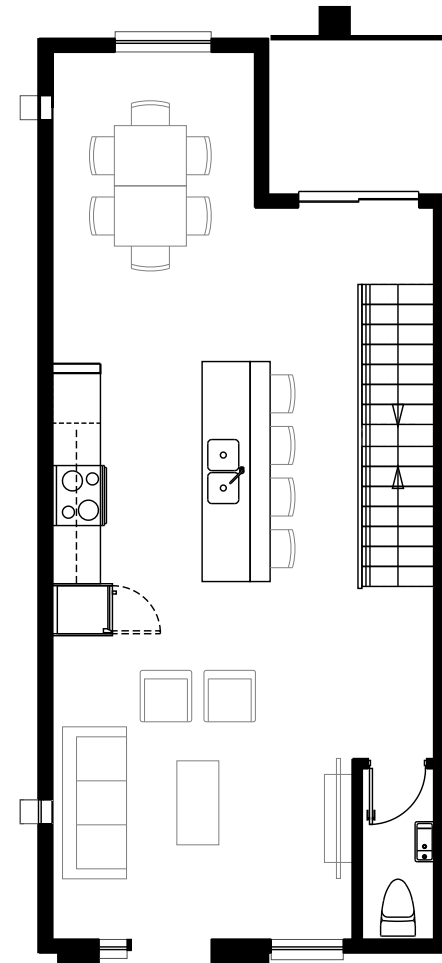

δ The Delta I

First Floor

Second Floor

Third Floor - Configuration I

Third Floor - Configuration II

Liveable Area

First Floor: 106 SQ FT
 Second Floor: 646 SQ FT
 Third Floor: 654 SQ FT
 Total: 1,406 SQ FT

Homes

003, 004, 007, 010, 011,
 367, 368, 371, 374, 375