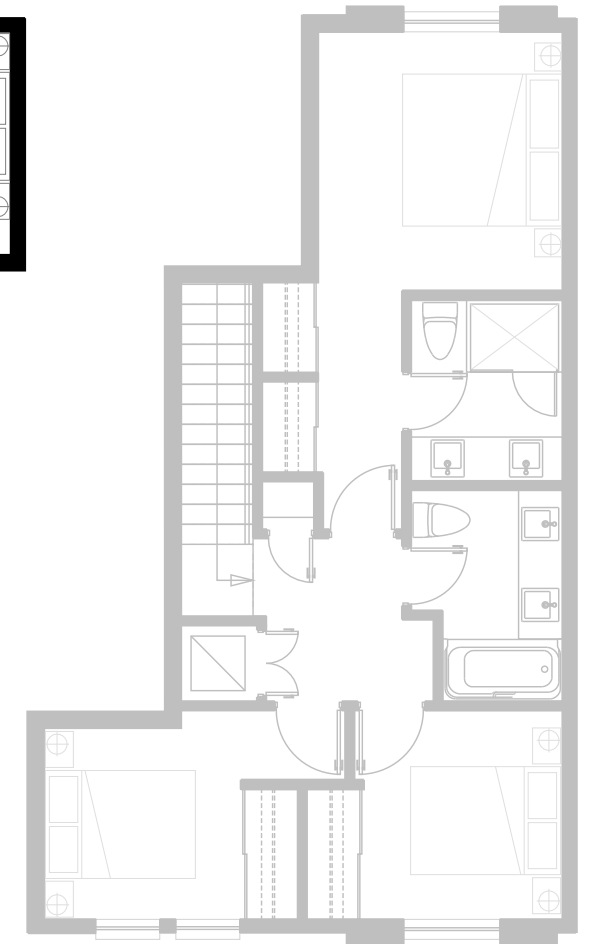

δ The Delta I

First Floor

Second Floor

Third Floor - Configuration I

Third Floor - Configuration II

Liveable Area

First Floor: 106 SQ FT
 Second Floor: 646 SQ FT
 Third Floor: 654 SQ FT
 Total: 1,406 SQ FT

Homes

003, 004, 007, 010, 011,
 367, 368, 371, 374, 375