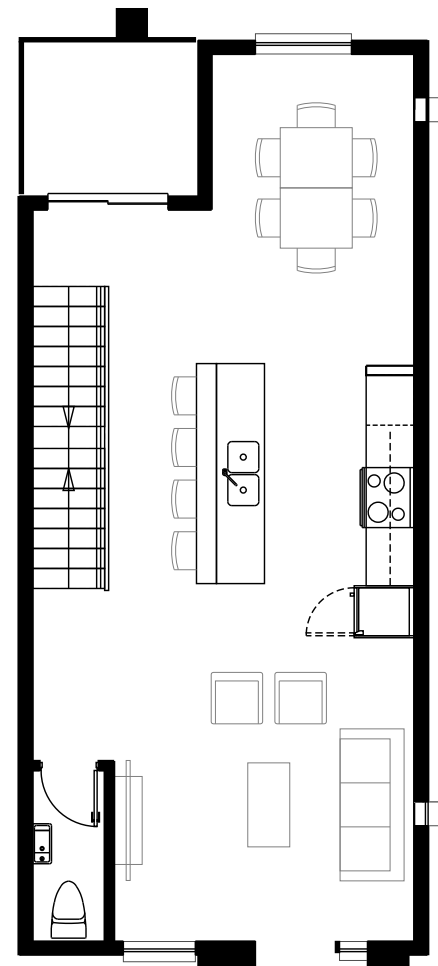

δ The Delta II

First Floor

Liveable Area

First Floor: 106 SQ FT
 Second Floor: 646 SQ FT
 Third Floor: 639 SQ FT
 Total: 1,391 SQ FT

Second Floor

Homes

001, 005, 006, 008, 009,
 369, 370, 372, 373, 377

Third Floor - Configuration I

Third Floor - Configuration II