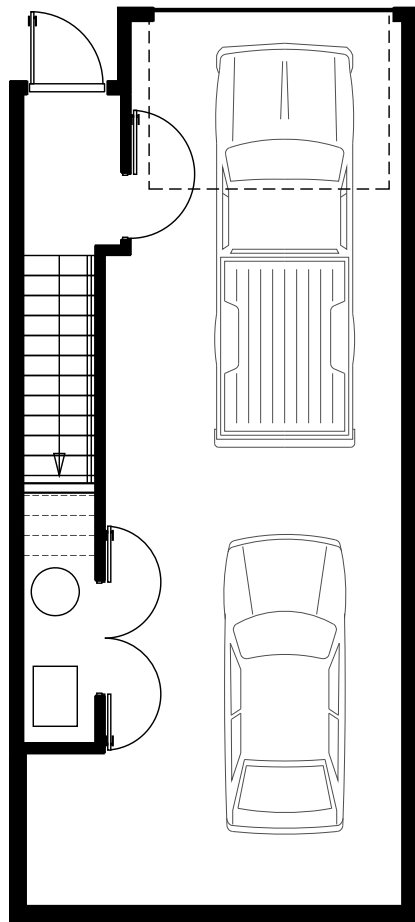

δ The Delta II

First Floor

Liveable Area

First Floor: 106 SQ FT
 Second Floor: 646 SQ FT
 Third Floor: 639 SQ FT
 Total: 1,391 SQ FT

Second Floor

Homes

001, 005, 006, 008, 009,
 369, 370, 372, 373, 377

Third Floor - Configuration I

Third Floor - Configuration II