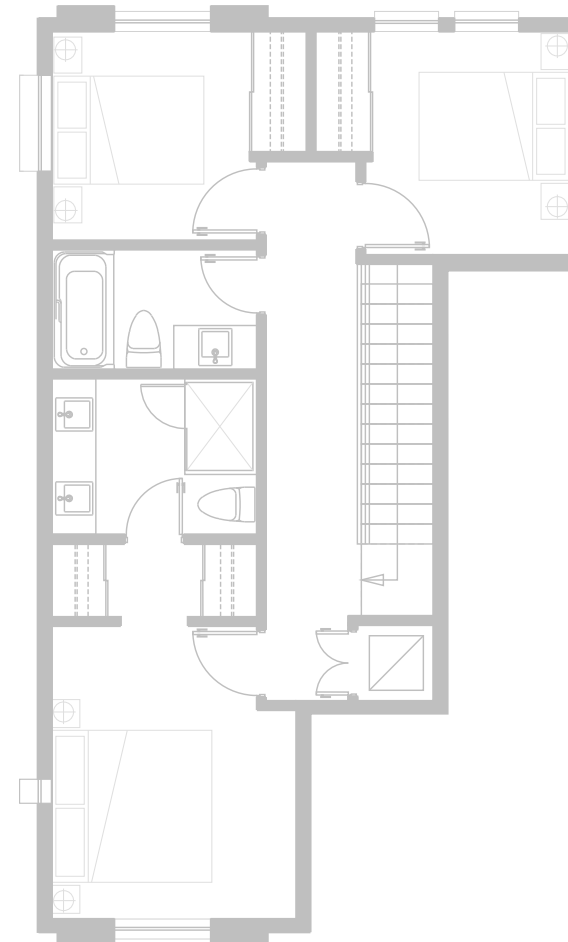

δ The Delta II

First Floor

Liveable Area

First Floor: 106 SQ FT
 Second Floor: 646 SQ FT
 Third Floor: 639 SQ FT
 Total: 1,391 SQ FT

Second Floor

Homes

001, 005, 006, 008, 009,
 369, 370, 372, 373, 377

Third Floor - Configuration I

Third Floor - Configuration II