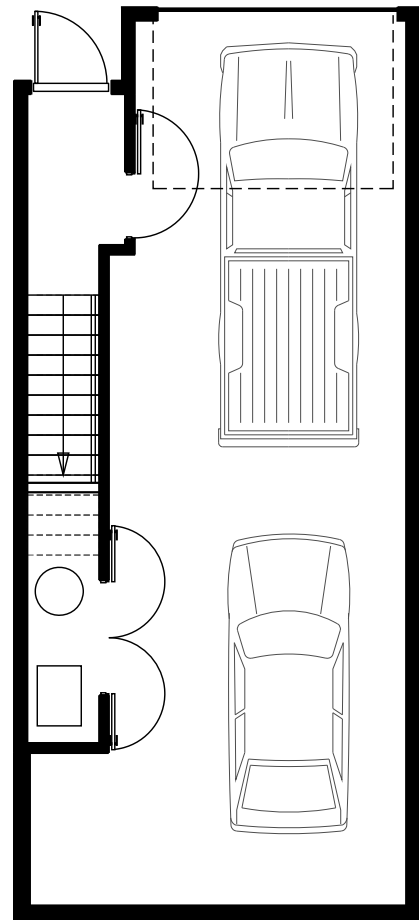

δ The Delta III

First Floor

Liveable Area

First Floor: 106 SQ FT
 Second Floor: 646 SQ FT
 Third Floor: 654 SQ FT
 Total: 1,406 SQ FT

Second Floor

Homes

002,
376

Third Floor