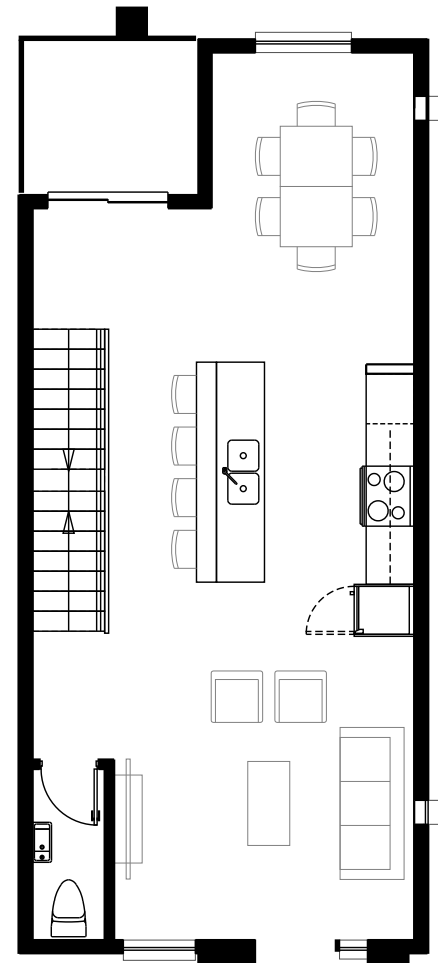

δ The Delta III

First Floor

Liveable Area

First Floor: 106 SQ FT
 Second Floor: 646 SQ FT
 Third Floor: 654 SQ FT
 Total: 1,406 SQ FT

Second Floor

Homes

002,
376

Third Floor