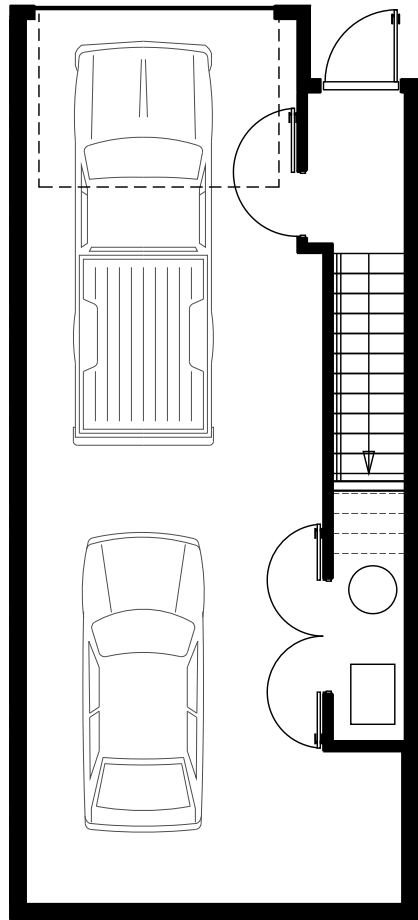

6 The Delta IV - 2 Master BR Option

First Floor

Second Floor

Third Floor - Configuration IV (2 Master BR)

Third Floor - Configuration II

Liveable Area

First Floor: 106 SQ FT
 Second Floor: 646 SQ FT
 Third Floor: 654 SQ FT
 Total: 1,406 SQ FT