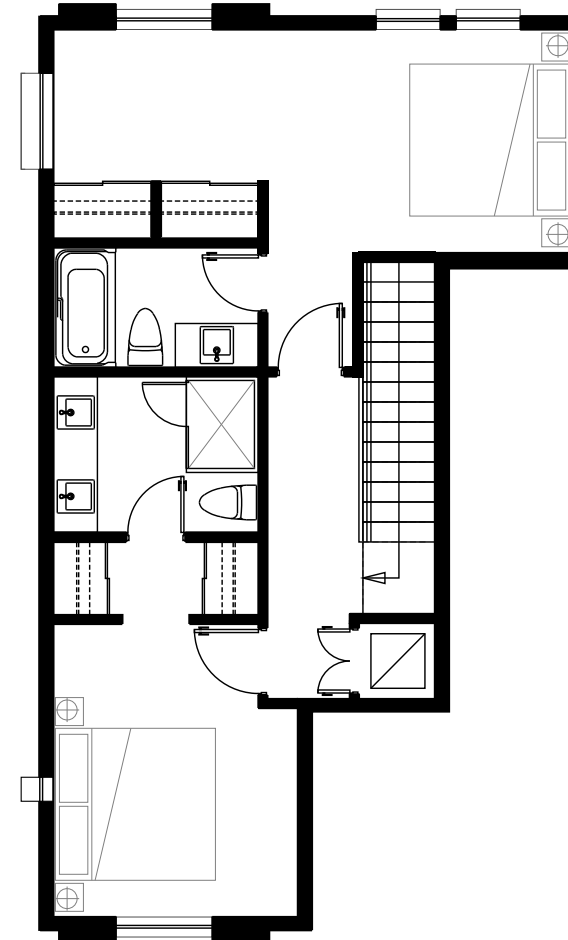

6 The Delta IV - 2 Master BR Option

First Floor

Second Floor

Third Floor - Configuration IV (2 Master BR)

Third Floor - Configuration II

Liveable Area

First Floor: 106 SQ FT
 Second Floor: 646 SQ FT
 Third Floor: 654 SQ FT
 Total: 1,406 SQ FT

Possible Homes

003, 004, 007, 010, 011,
 367, 368, 371, 374, 375