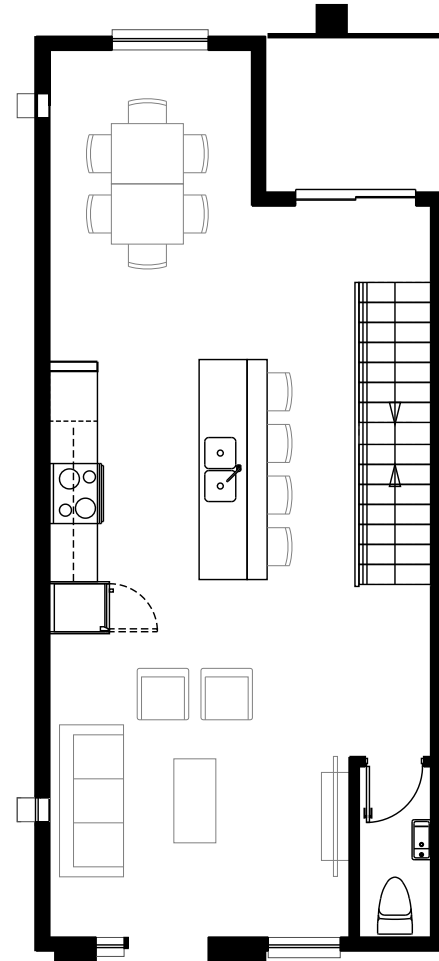

6 The Delta IV - 2 Master BR Option

First Floor

Second Floor

Third Floor - Configuration IV (2 Master BR)

Third Floor - Configuration II

Liveable Area

First Floor: 106 SQ FT
 Second Floor: 646 SQ FT
 Third Floor: 654 SQ FT
 Total: 1,406 SQ FT

Possible Homes

003, 004, 007, 010, 011,
 367, 368, 371, 374, 375