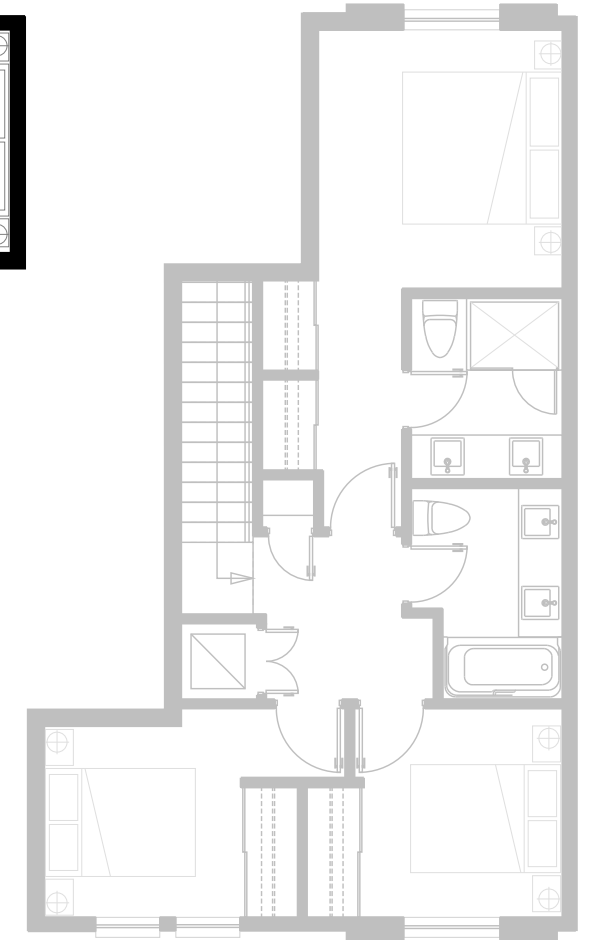

6 The Delta IV - 2 Master BR Option

First Floor

Second Floor

Third Floor - Configuration IV (2 Master BR)

Third Floor - Configuration II

Liveable Area

First Floor: 106 SQ FT
 Second Floor: 646 SQ FT
 Third Floor: 654 SQ FT
 Total: 1,406 SQ FT

Possible Homes

003, 004, 007, 010, 011,
 367, 368, 371, 374, 375