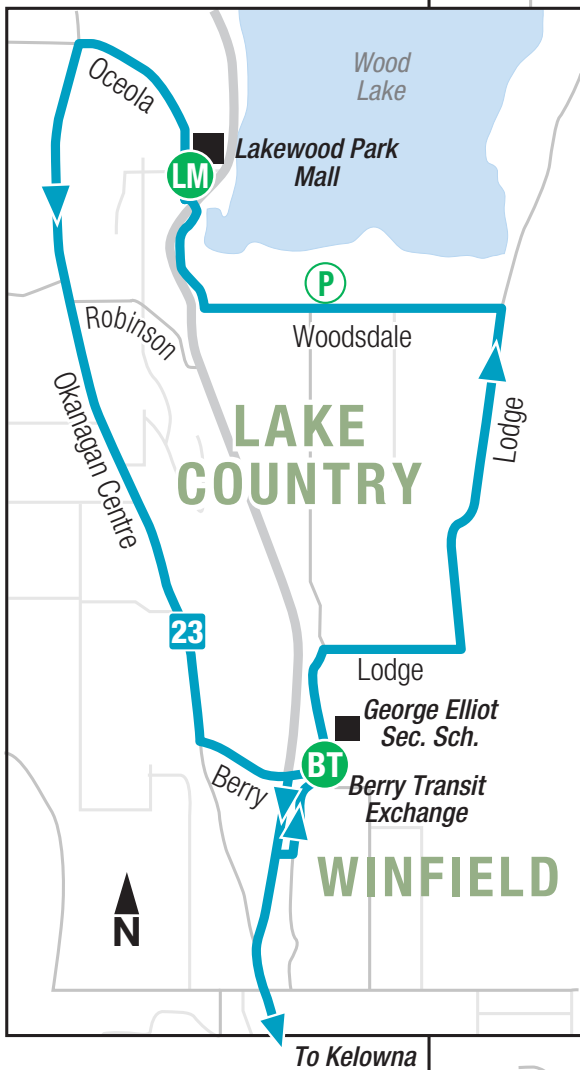

23 Lake Country *Frequent*

Timing Point Locations

- U UBCO Exchange
- AP Airport Way
- BT Berry Transit Exchange
- LM Lakewood Park Mall

- Limited Service
- P Park & Ride

UBCO U

| | | | |
|----|----|----|---|
| 97 | 8 | 23 | 4 |
| 6 | 13 | 90 | |

97 Okanagan

Rapid

Timing Point Locations

- U UCBO Exchange
 - MC McCurdy Station
 - HW Cooper Station at Orchard Park
 - A Queensway Exchange
 - BM Boucherie Mountain Exchange
 - W Westbank Centre Exchange
-
- Rapid Line Station

97 Okanagan stops at stations shown on map