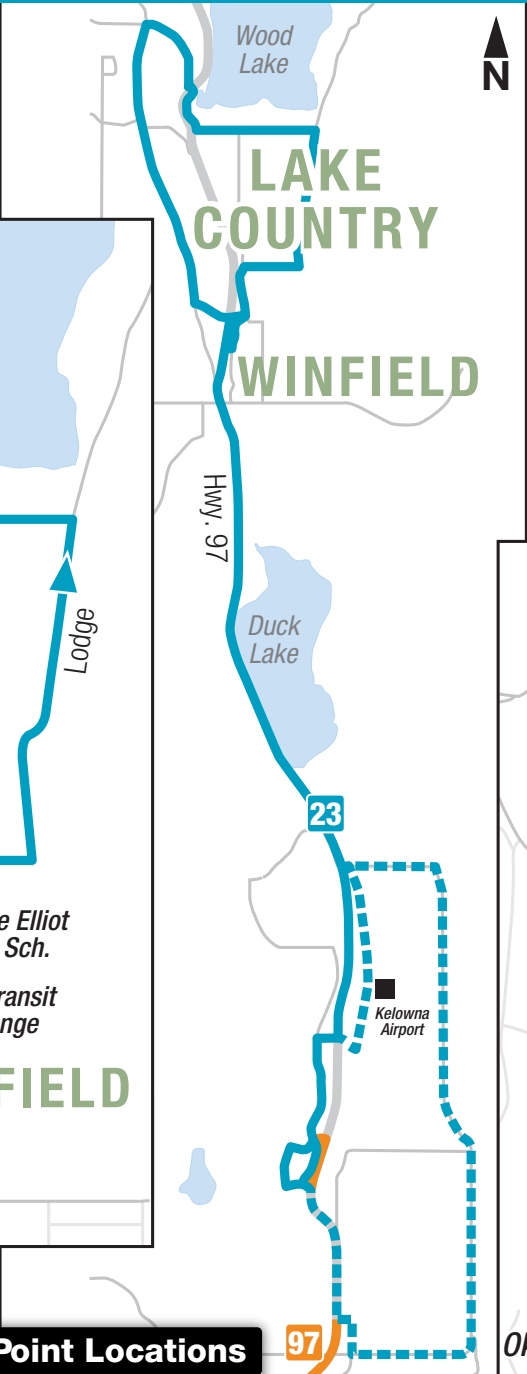

23 Lake Country *Frequent*

Timing Point Locations

- U UBCO Exchange
- AP Airport Way
- BT Berry Transit Exchange
- LM Lakewood Park Mall

- Limited Service
- P Park & Ride

UBCO U

| | | | |
|----|----|----|---|
| 97 | 8 | 23 | 4 |
| 6 | 13 | 90 | |

97 Okanagan

Rapid

Timing Point Locations

- U UCBO Exchange
 - MC McCurdy Station
 - HW Cooper Station at Orchard Park
 - A Queensway Exchange
 - BM Boucherie Mountain Exchange
 - W Westbank Centre Exchange
-
- Rapid Line Station

97 Okanagan stops at stations shown on map