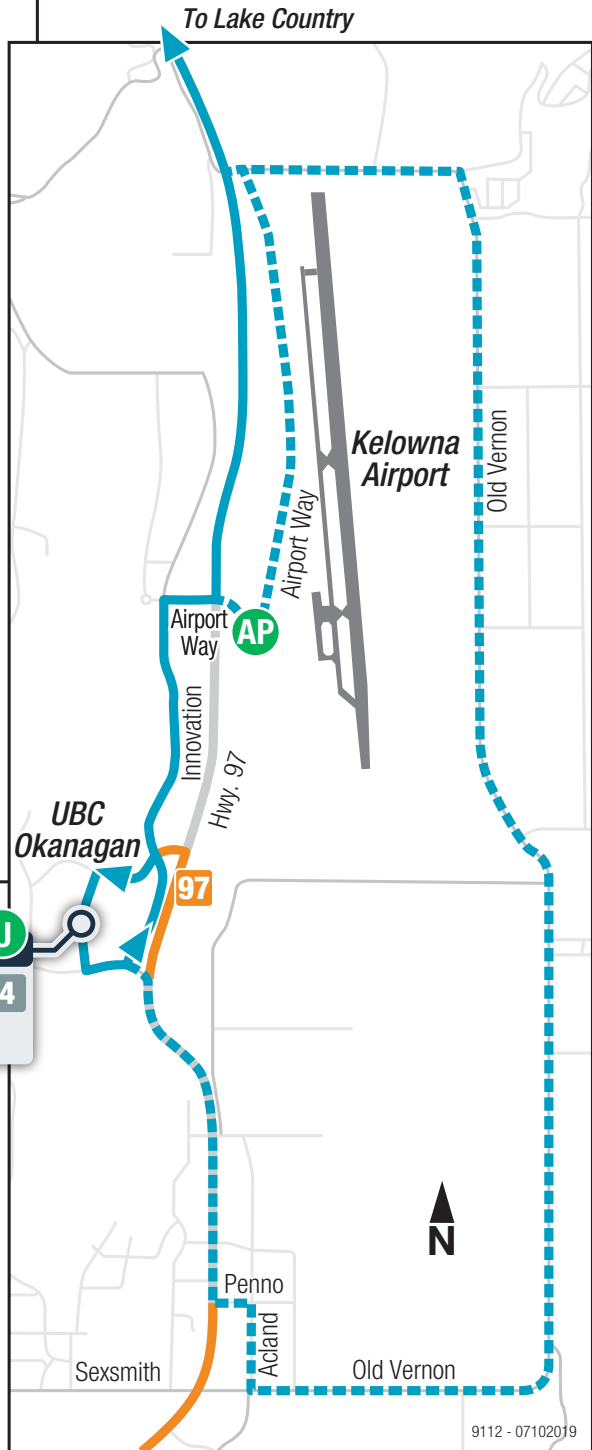

23 Lake Country *Frequent*

Timing Point Locations

- U UBCO Exchange
- AP Airport Way
- BT Berry Transit Exchange
- LM Lakewood Park Mall

- Limited Service
- P Park & Ride

UBCO U

| | | | |
|----|----|----|---|
| 97 | 8 | 23 | 4 |
| 6 | 13 | 90 | |

97 Okanagan

Rapid

Timing Point Locations

- U UCBO Exchange
 - MC McCurdy Station
 - HW Cooper Station at Orchard Park
 - A Queensway Exchange
 - BM Boucherie Mountain Exchange
 - W Westbank Centre Exchange
-
- Rapid Line Station

97 Okanagan stops at stations shown on map