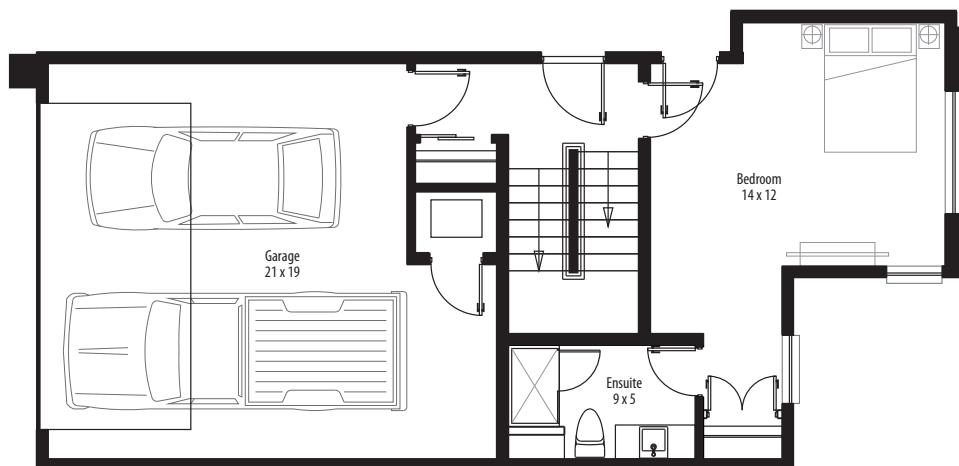

β The Beta

Second Floor

First Floor

Lower Floor

Liveable Area

Second Floor:	987 SQ FT
First Floor:	444 SQ FT
Lower Floor:	520 SQ FT
Total:	1,951 SQ FT

all floor dimensions are approximate

This is not an offering for sale. This can only be done with the submission of a Disclosure Statement
Dimensions and areas are approximate and are subject to change. The developer reserves the right to modify floorplans at any time.