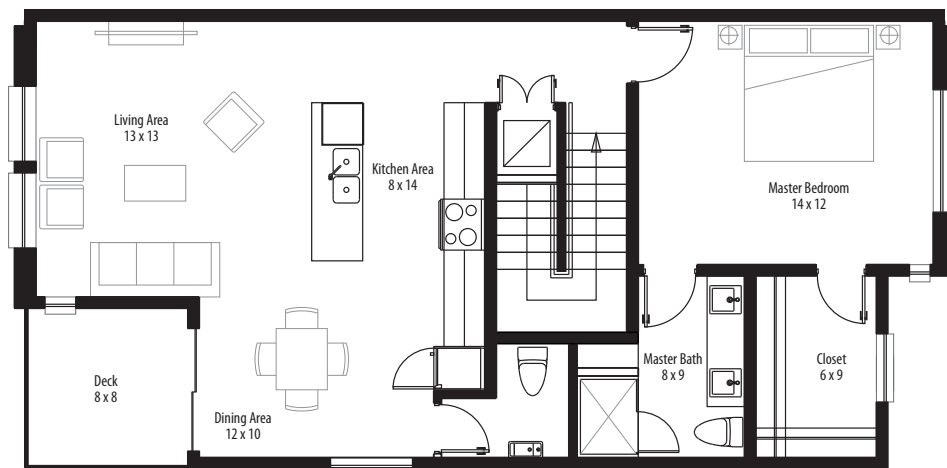

β The Beta

Second Floor

First Floor

Lower Floor

Liveable Area

Second Floor:	987 SQ FT
First Floor:	444 SQ FT
Lower Floor:	520 SQ FT
Total:	1,951 SQ FT

all floor dimensions are approximate

This is not an offering for sale. This can only be done with the submission of a Disclosure Statement
Dimensions and areas are approximate and are subject to change. The developer reserves the right to modify floorplans at any time.