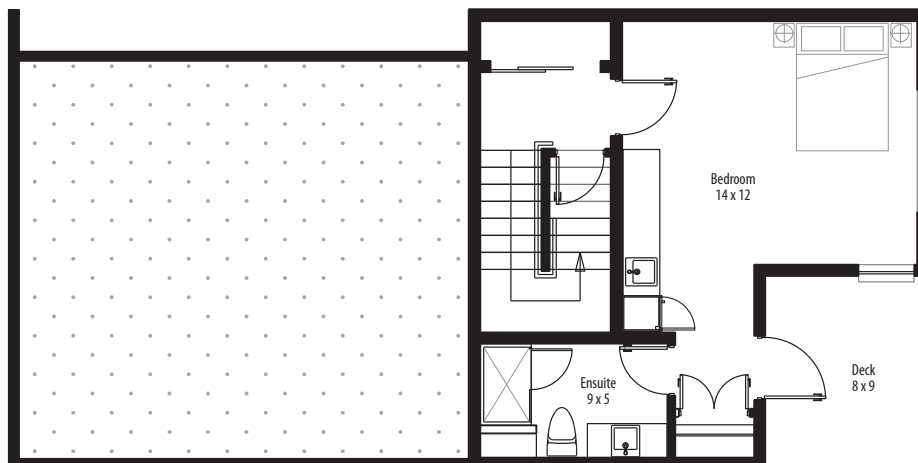

β The Beta

Second Floor

First Floor

Lower Floor

Liveable Area

Second Floor:	987 SQ FT
First Floor:	444 SQ FT
Lower Floor:	520 SQ FT
Total:	1,951 SQ FT

all floor dimensions are approximate

This is not an offering for sale. This can only be done with the submission of a Disclosure Statement
Dimensions and areas are approximate and are subject to change. The developer reserves the right to modify floorplans at any time.