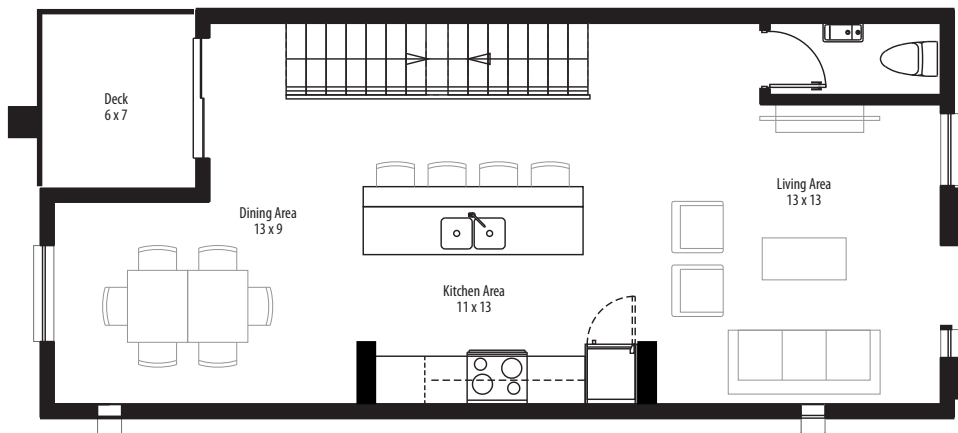

8 The Delta I

First Floor

Second Floor

Third Floor

Liveable Area

First Floor:	106 SQ FT
Second Floor:	646 SQ FT
Third Floor:	654 SQ FT
Total:	1,406 SQ FT

all floor dimensions are approximate

This is not an offering for sale. This can only be done with the submission of a Disclosure Statement
 Dimensions and areas are approximate and are subject to change. The developer reserves the right to modify floorplans at any time.