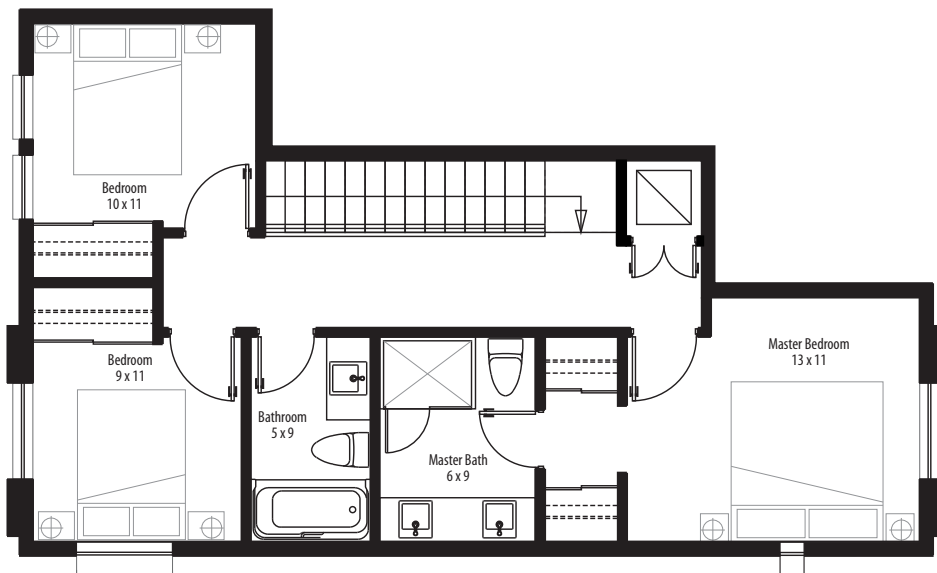

8 The Delta I

First Floor

Second Floor

Third Floor

Liveable Area

First Floor:	106 SQ FT
Second Floor:	646 SQ FT
Third Floor:	654 SQ FT
Total:	1,406 SQ FT

all floor dimensions are approximate

This is not an offering for sale. This can only be done with the submission of a Disclosure Statement
 Dimensions and areas are approximate and are subject to change. The developer reserves the right to modify floorplans at any time.