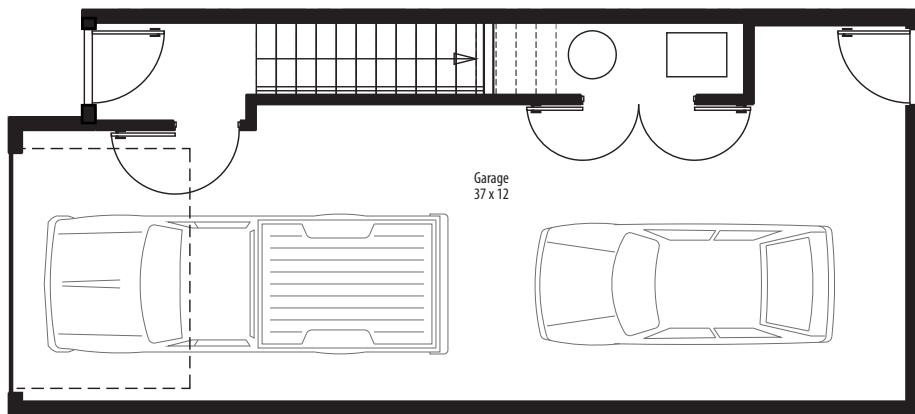

8 The Delta I

First Floor

Second Floor

Third Floor

Liveable Area

First Floor:	106 SQ FT
Second Floor:	646 SQ FT
Third Floor:	654 SQ FT
Total:	1,406 SQ FT

all floor dimensions are approximate

This is not an offering for sale. This can only be done with the submission of a Disclosure Statement
 Dimensions and areas are approximate and are subject to change. The developer reserves the right to modify floorplans at any time.