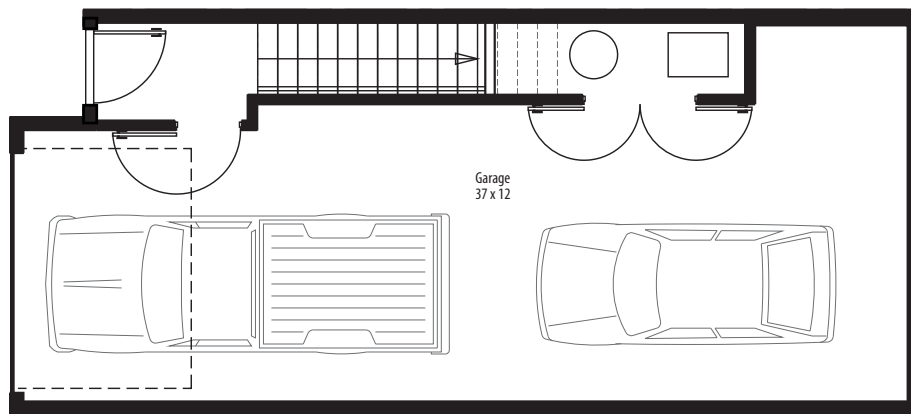

8 The Delta I

First Floor