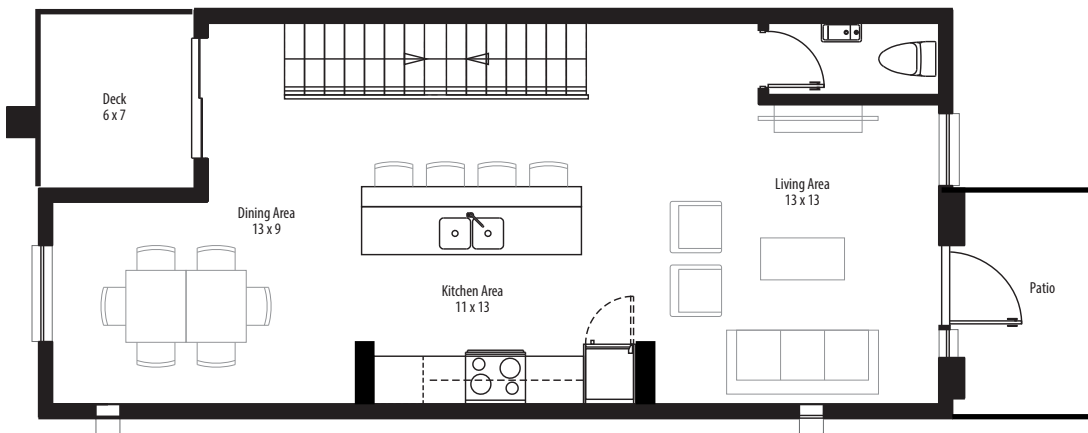

Second Floor