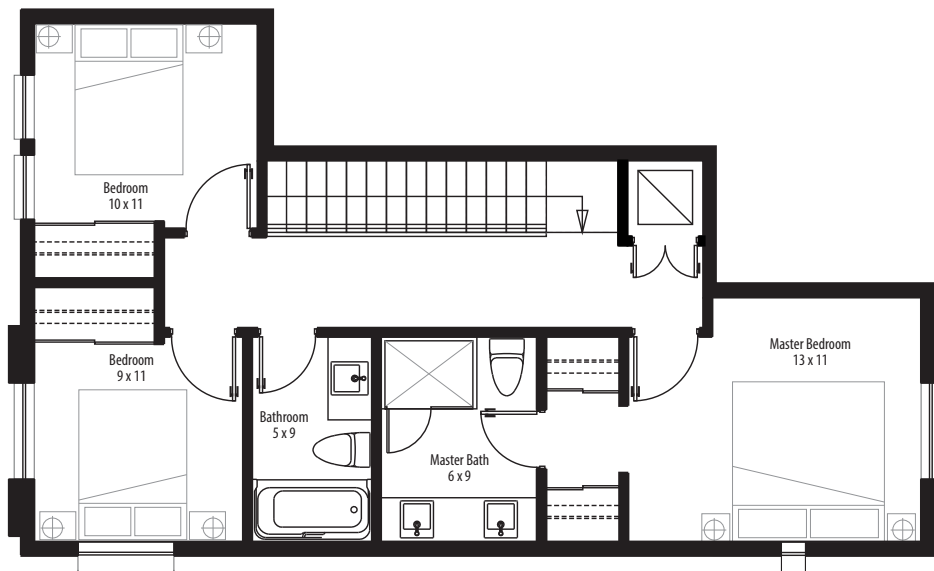

Third Floor

Liveable Area

First Floor:	115 SQ FT
Second Floor*:	635 SQ FT
Third Floor:	635 SQ FT
Total:	1,385 SQ FT

This is not an offering for sale. This can only be done with the submission of a Disclosure Statement
Dimensions and areas are approximate and are subject to change. The developer reserves the right to modify floorplans at any time.